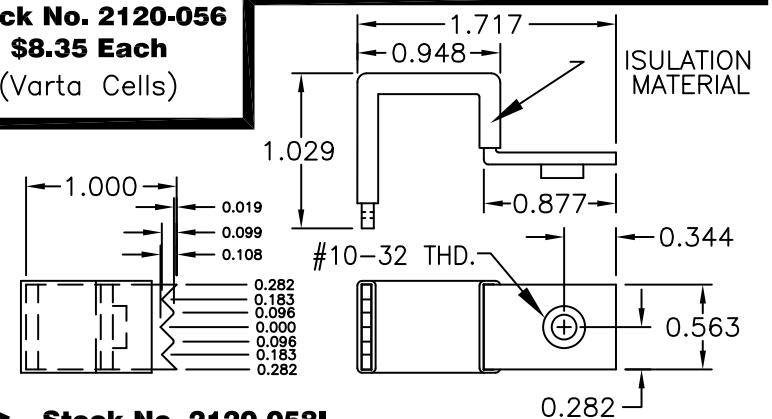

Stock No. 2120-057
\$8.35 Each

Stock No. 2120-053A
\$8.35 Each
(Standard Jaw shipped with CRT)

Stock No. 2120-070P
\$45.00 per pair as shown below
(1) pair req'd per clamp (Clamp not included)

Stock No. 2120-056
\$8.35 Each
(Varta Cells)