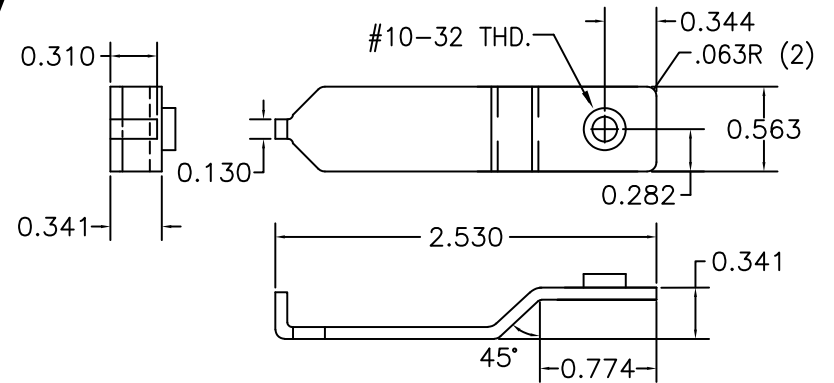

Stock No. 2120-057
\$8.35 Each

Stock No. 2120-053A
\$8.35 Each
(Standard Jaw shipped with CRT)

Stock No. 2120-070P
\$45.00 per pair as shown below
(1) pair req'd per clamp (Clamp not included)

Stock No. 2120-056
\$8.35 Each
(Varta Cells)