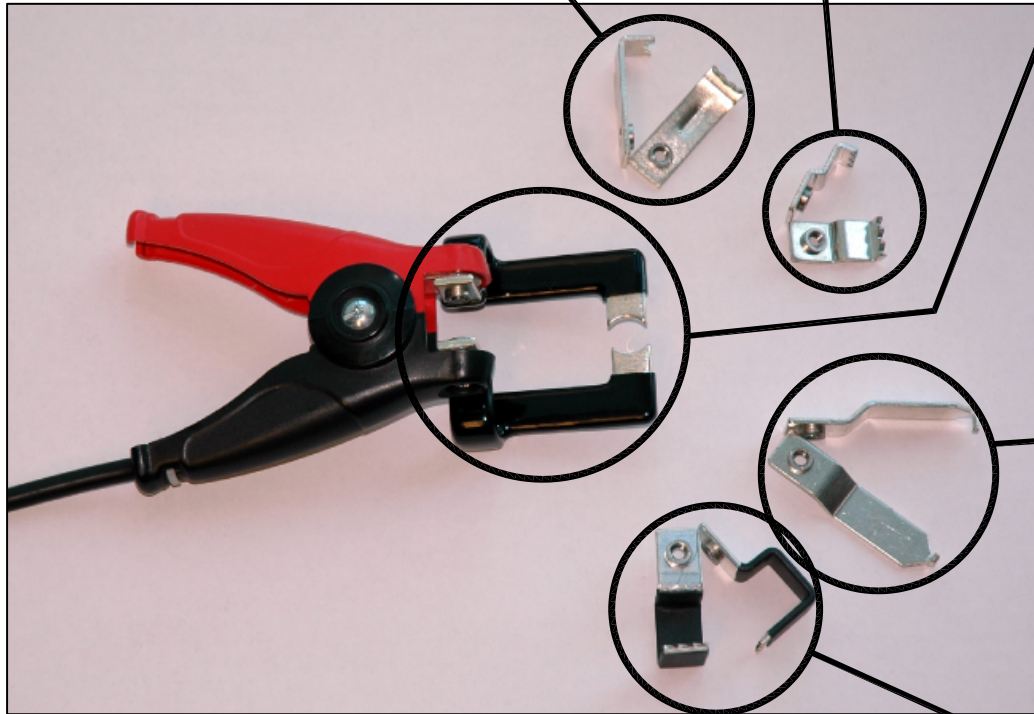

Stock No. 2120-057
\$8.35 Each

Stock No. 2120-053A
\$8.35 Each
(Standard Jaw shipped with CRT)

Stock No. 2120-070P
\$45.00 per pair as shown below
(1) pair req'd per clamp (Clamp not included)

Stock No. 2120-056
\$8.35 Each
(Varta Cells)