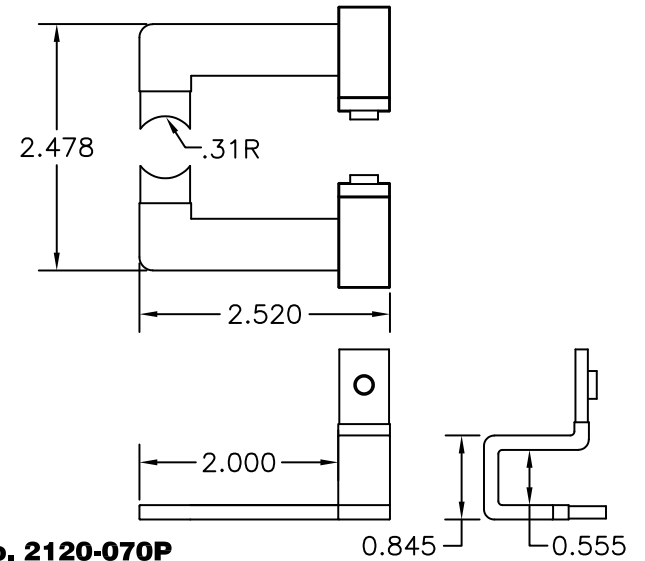

Stock No. 2120-057
\$8.35 Each

Stock No. 2120-053A
\$8.35 Each
(Standard Jaw shipped with CRT)

Stock No. 2120-070P
\$45.00 per pair as shown below
(1) pair req'd per clamp (Clamp not included)

Stock No. 2120-056
\$8.35 Each
(Varta Cells)