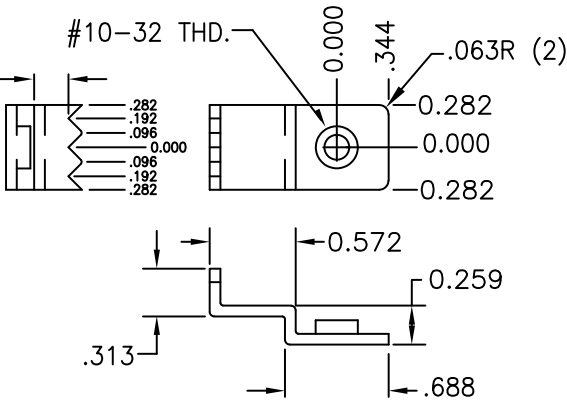

Stock No. 2120-057
\$8.35 Each

Stock No. 2120-053A
\$8.35 Each
(Standard Jaw shipped with CRT)

Stock No. 2120-070P
\$45.00 per pair as shown below
(1) pair req'd per clamp (Clamp not included)

Stock No. 2120-056
\$8.35 Each
(Varta Cells)